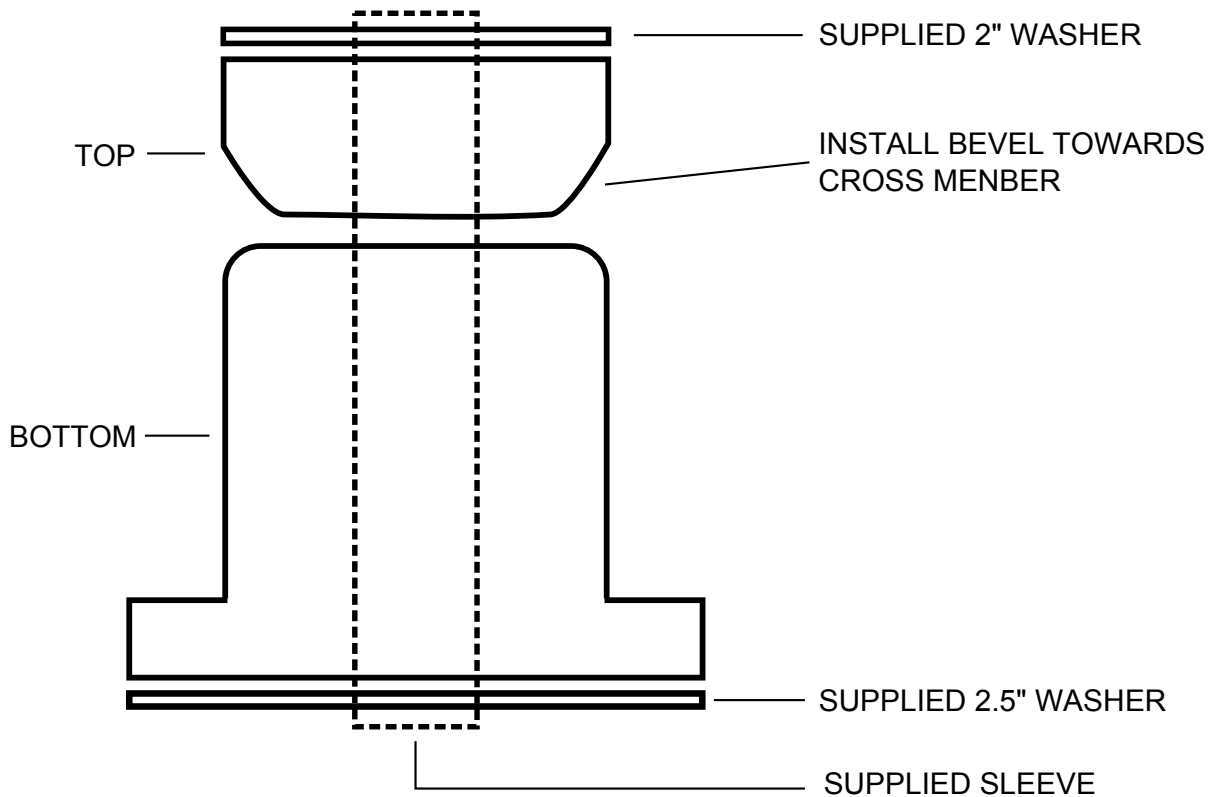

SET NUMBER 5.4105

QTY	PART NUMBER	TYPE	DESCRIPTION
2	1008	BUSHING	FRONT LOWER
2	1009	BUSHING	REAR LOWER
2	1019	BUSHING	FRONT UPPER
2	1020	BUSHING	REAR UPPER
2	15.10.177.39	SLEEVE	0.750OD X 0.562ID X 1.700L
2	15.10.178.39	SLEEVE	0.875OD X 0.688ID X 1.725L
4	15.03.05.39	WASHER	2.000OD X 0.500ID X 0.120TH
4	15.03.14.39	WASHER	2.500OD X 0.500ID X 0.125TH

SET NUMBER 5.4103

QTY	PART NUMBER	TYPE	DESCRIPTION
2	1008	BUSHING	FRONT LOWER
2	1009	BUSHING	REAR LOWER
2	1010	BUSHING	FRONT UPPER
2	1011	BUSHING	REAR UPPER
2	15.10.101.39	SLEEVE	0.750OD X 0.562ID X 1.875L
4	15.10.44.39	SLEEVE	0.875OD X 0.688ID X 1.900L
4	15.03.05.39	WASHER	2.000OD X 0.500ID X 0.120TH
4	15.03.14.39	WASHER	2.500OD X 0.500ID X 0.125TH