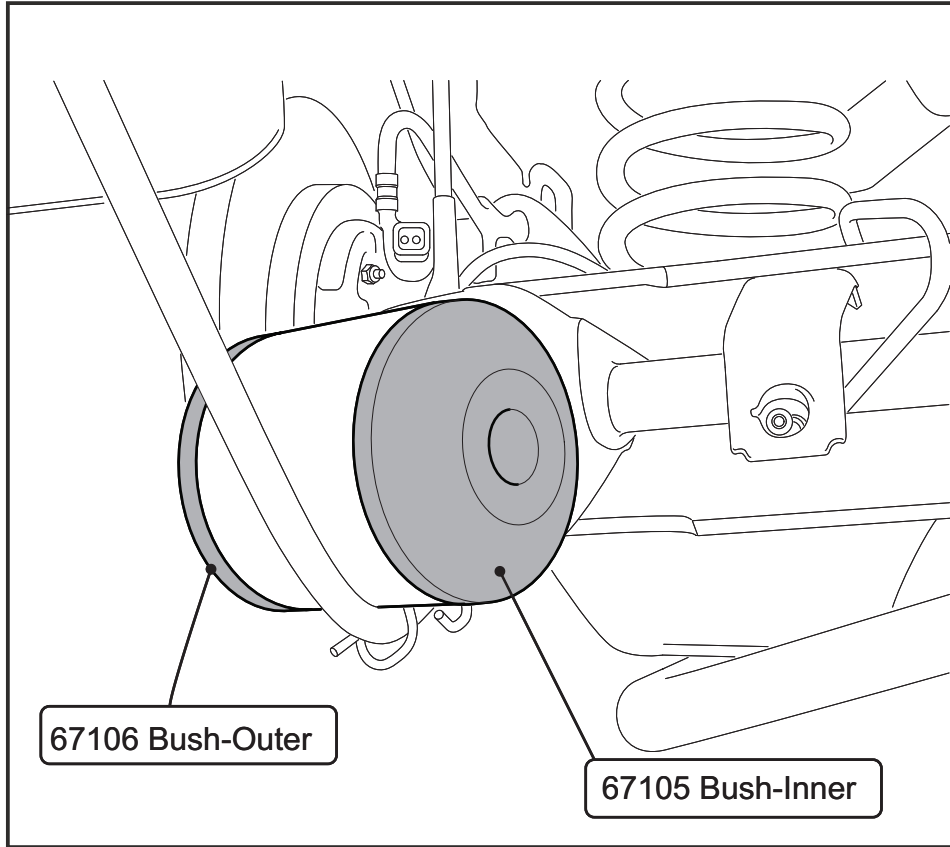

Installation Guide

Rear Beam Axle Bushes

Z 5087

VW Golf A4 chassis (Mk 4) 1999 - 2006
AUDI TT Mk1 Coupe 1999 - 2006
VW Bora - 1998 - 2001

VW Beetle A4 chassis (Mk4) 1998 - On
VW Polo - 2002 - 2007

(Always refer to the current catalogue for complete application listings)

N.B: This installation guide should be used in conjunction with the workshop manual.