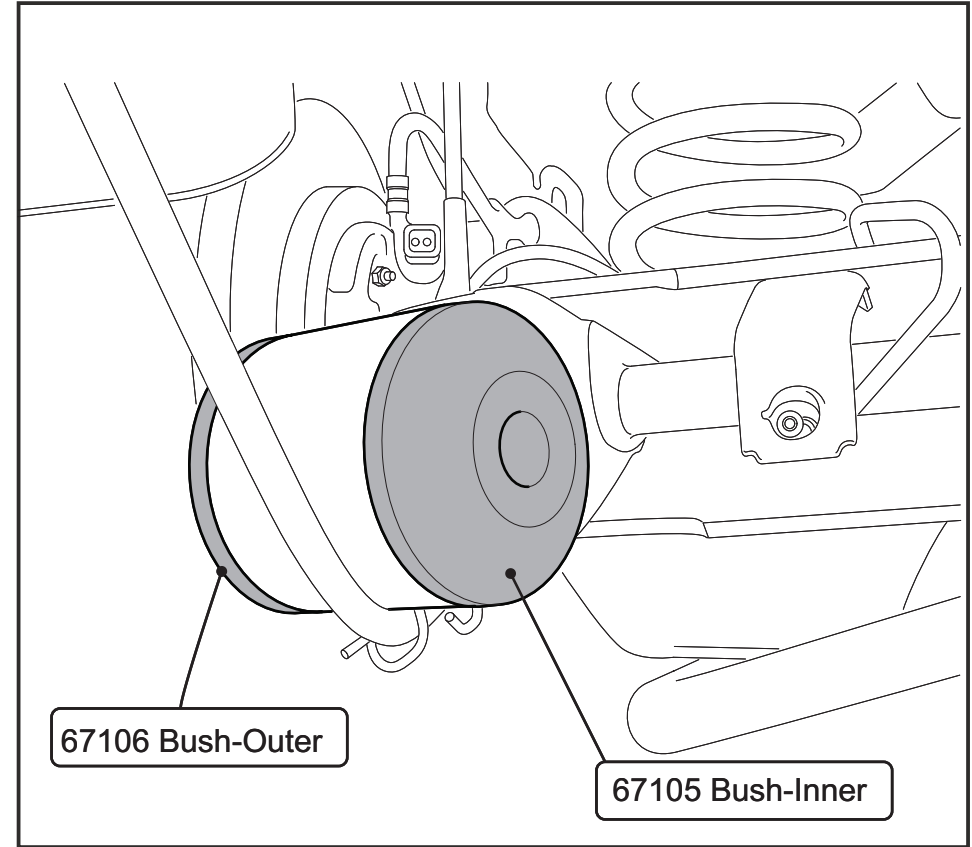

Installation Guide

Rear Beam Axle Bushes

Z 5087

VW Golf A4 chassis (Mk 4) 1999 - 2006
AUDI TT Mk1 Coupe 1999 - 2006
VW Bora - 1998 - 2001

VW Beetle A4 chassis (Mk4) 1998 - On
VW Polo - 2002 - 2007

(Always refer to the current catalogue for complete application listings)

N.B: This installation guide should be used in conjunction with the workshop manual.