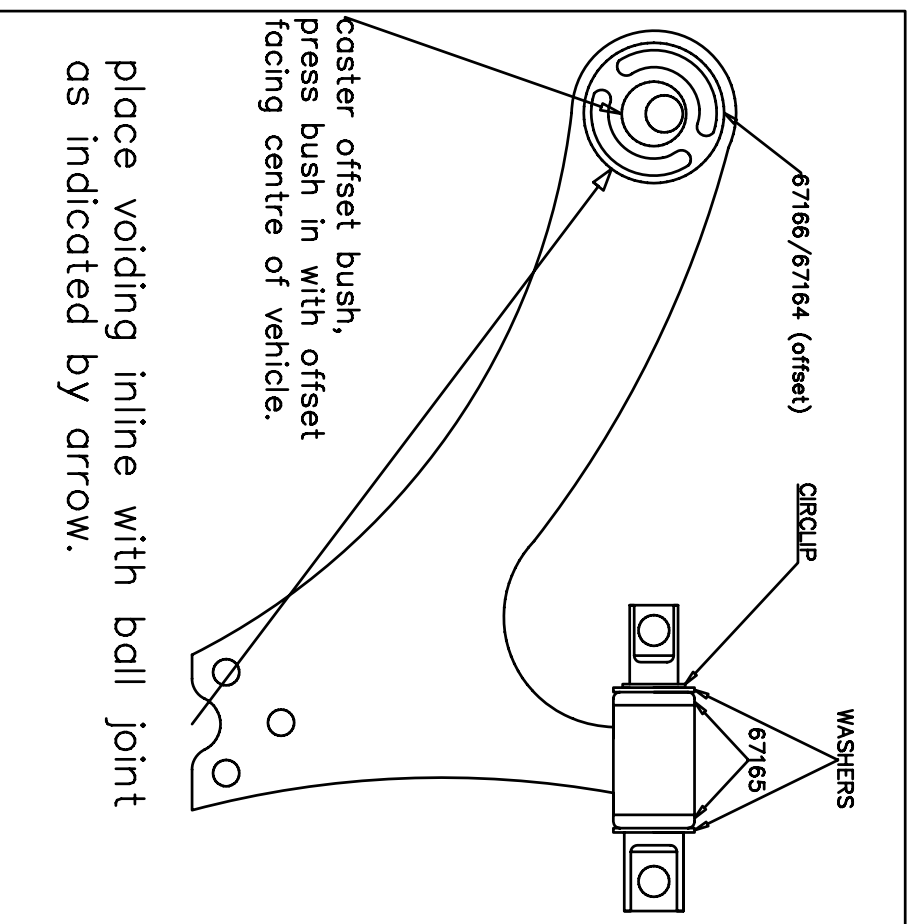

N.B. It is recommended that a licenced workshop or trades person carry out the above procedure and that workshop manual and relevant safety procedures are followed in addition to the above.