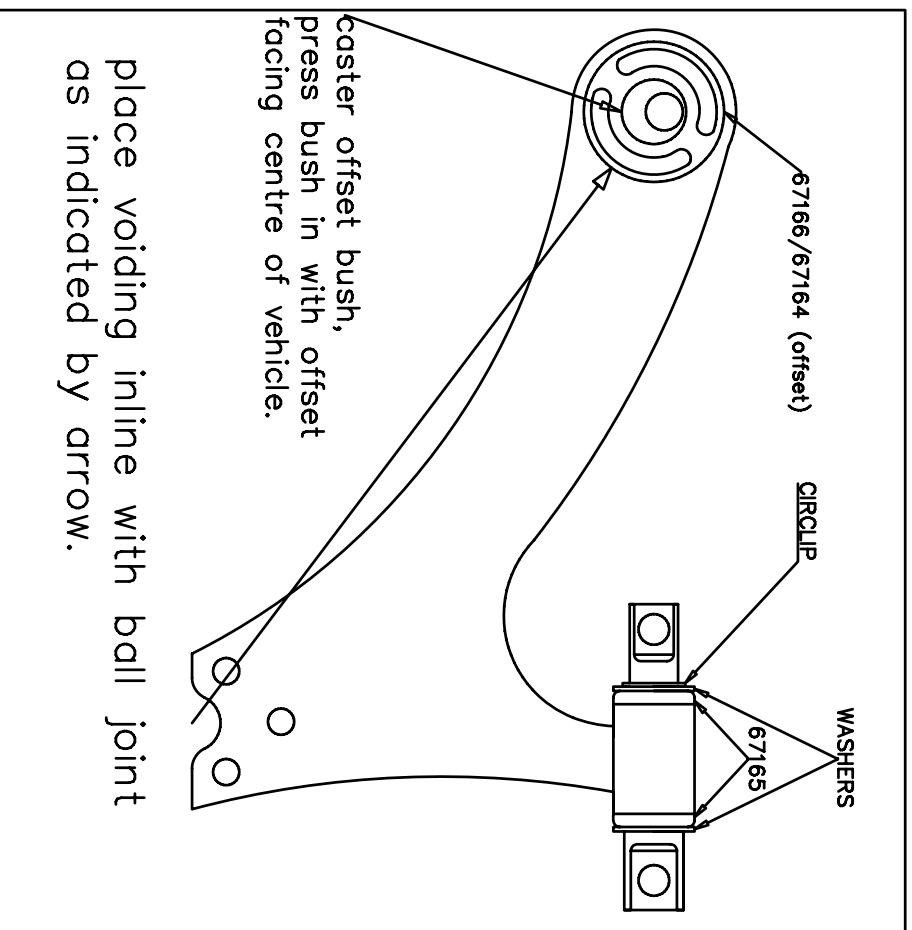

## Front lower Control Arm—Front & Rear Bush

Suits : Toyota Aurion GSV40R (06-0N)  
: Toyota Camry ACV40 (06-0N)

(Always refer to the current catalogue for complete application listings).

N.B. This install guide should be used in conjunction with the workshop manual.