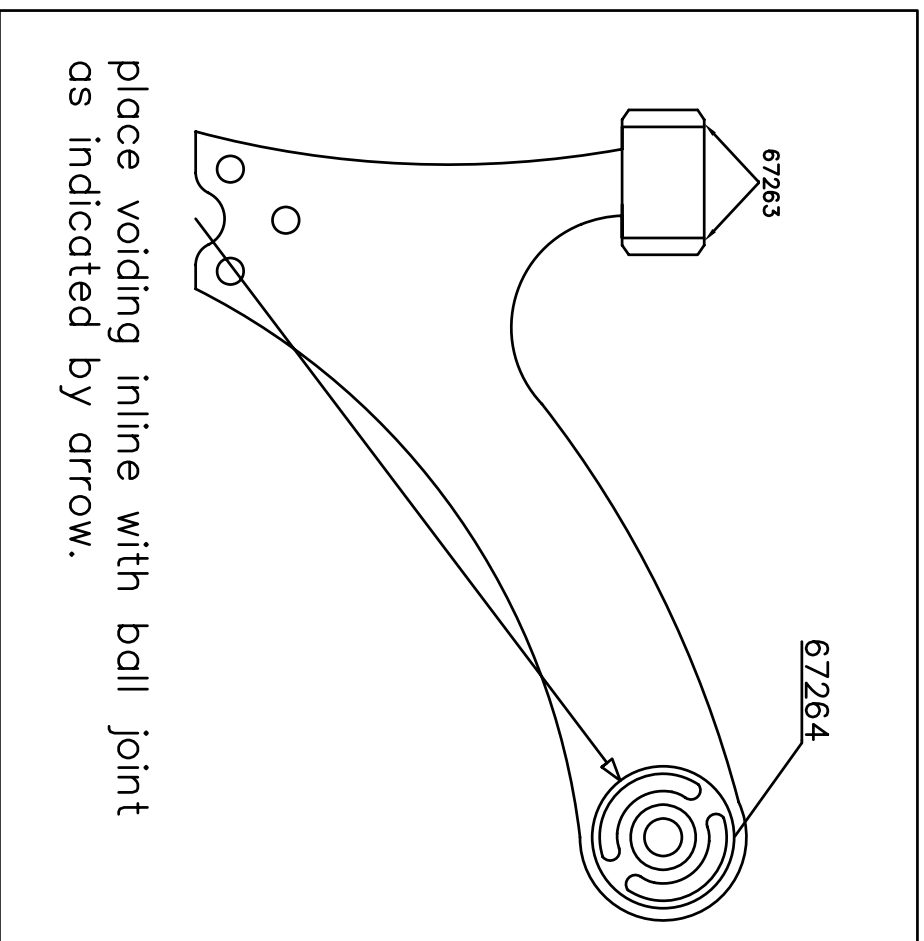

Z5140

Installation Guide

Front lower Control Arm—Front & Rear Bush

Suits : Toyota Corolla ZRE140 (05/07-0N)
: Toyota Corolla ZRE150 (05/07-0N)

(Always refer to the current catalogue for complete application listings).

N.B. This install guide should be used in conjunction with the workshop manual.

place voiding inline with ball joint
as indicated by arrow.

N.B. It is recommended that a licenced workshop or trades person carry out the above procedure and that workshop manual and relevant safety procedures are followed in addition to the above.