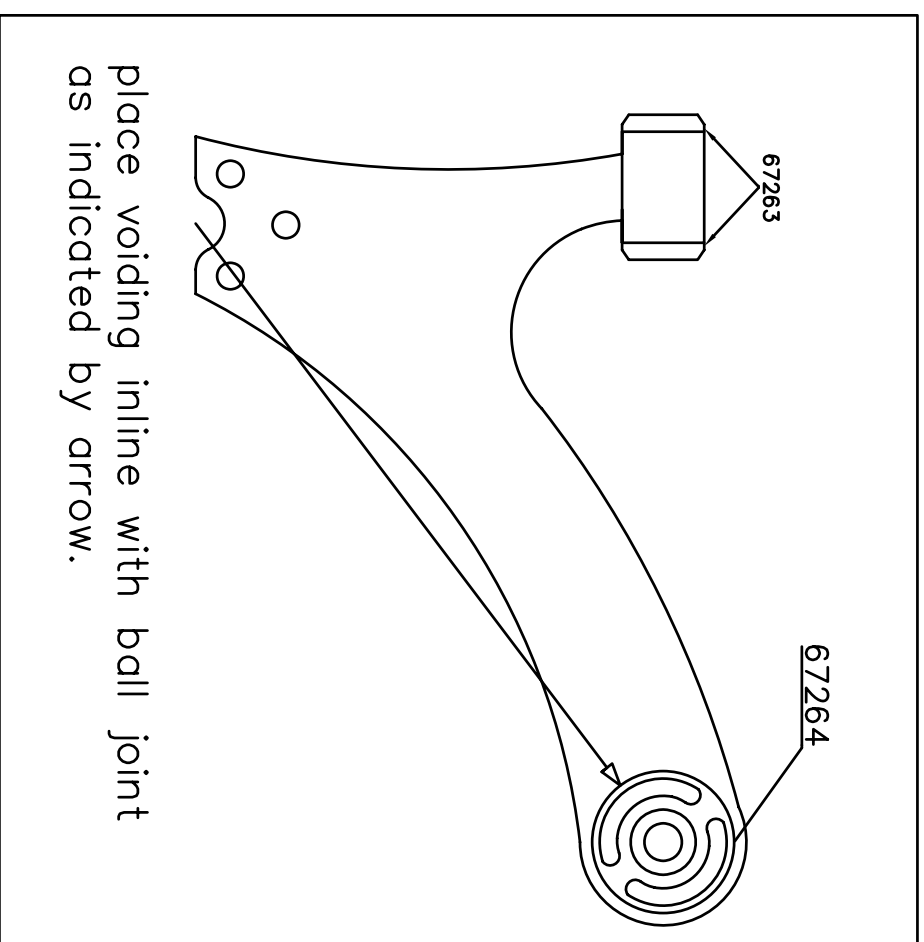

place voiding inline with ball joint
as indicated by arrow.

N.B. It is recommended that a licenced workshop or trades person carry out the above procedure and that workshop manual and relevant safety procedures are followed in addition to the above.