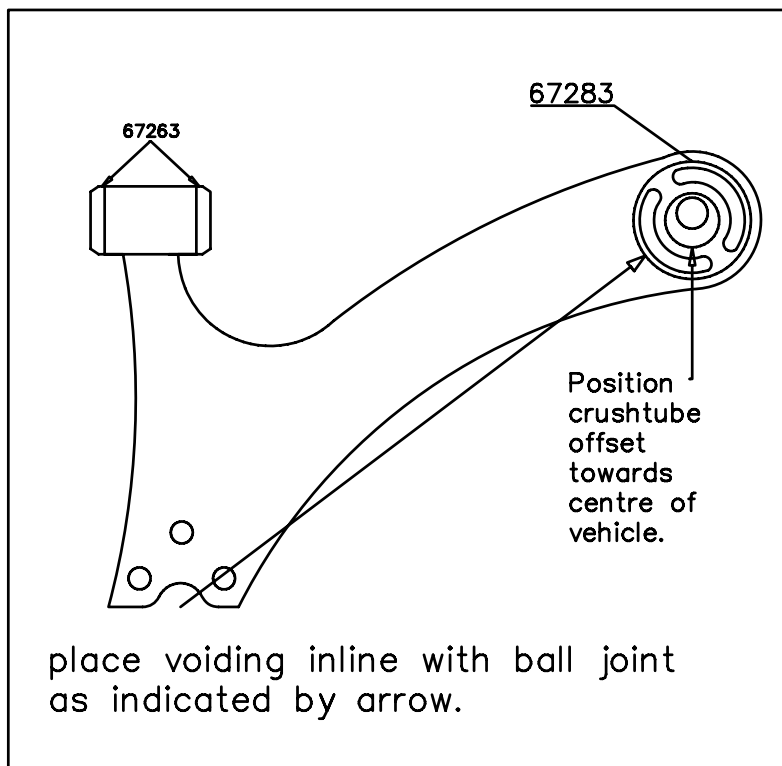

## Front lower Control Arm—Front & Rear Bush

Suits :Toyota Corolla ZRE140 (05/07–ON)

:Toyota Corolla ZRE150 (05/07–ON)

(Always refer to the current catalogue for complete application listings).

N.B.This install guide should be used in conjunction with the workshop manual.