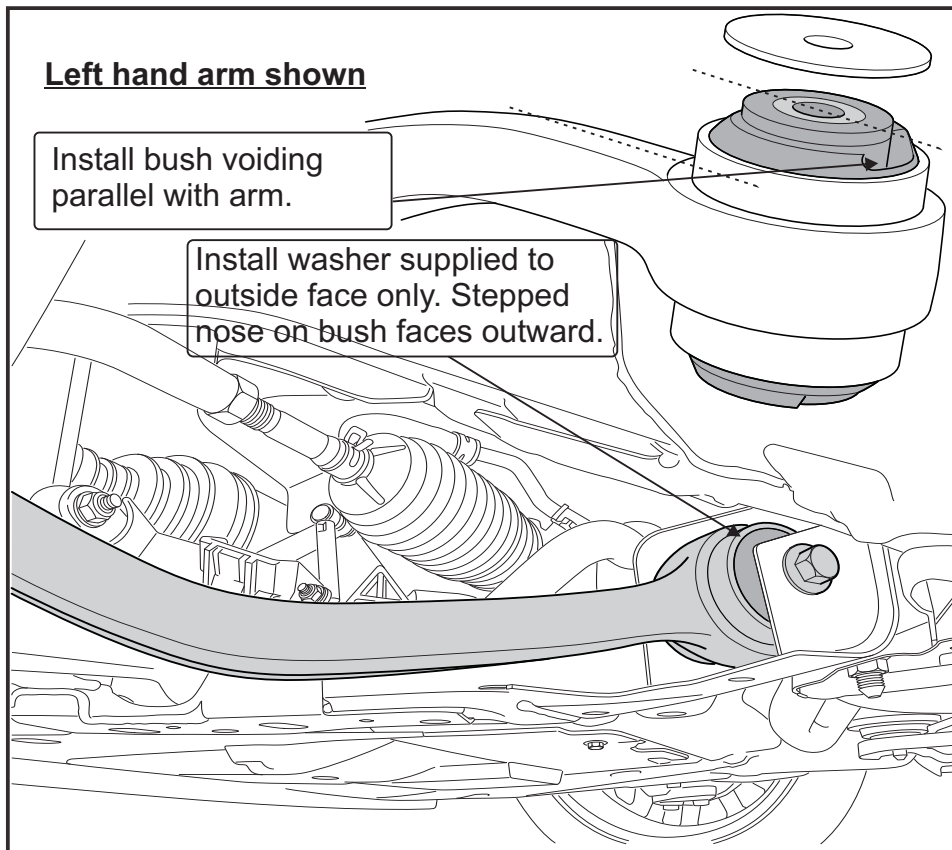

Installation Guide

Radius rod bush Std/Caster

Suits: MAZDA-6

Z 5159

(Always refer to the current catalogue for complete application listings)

N.B: This installation guide should be used in conjunction with the workshop manual.